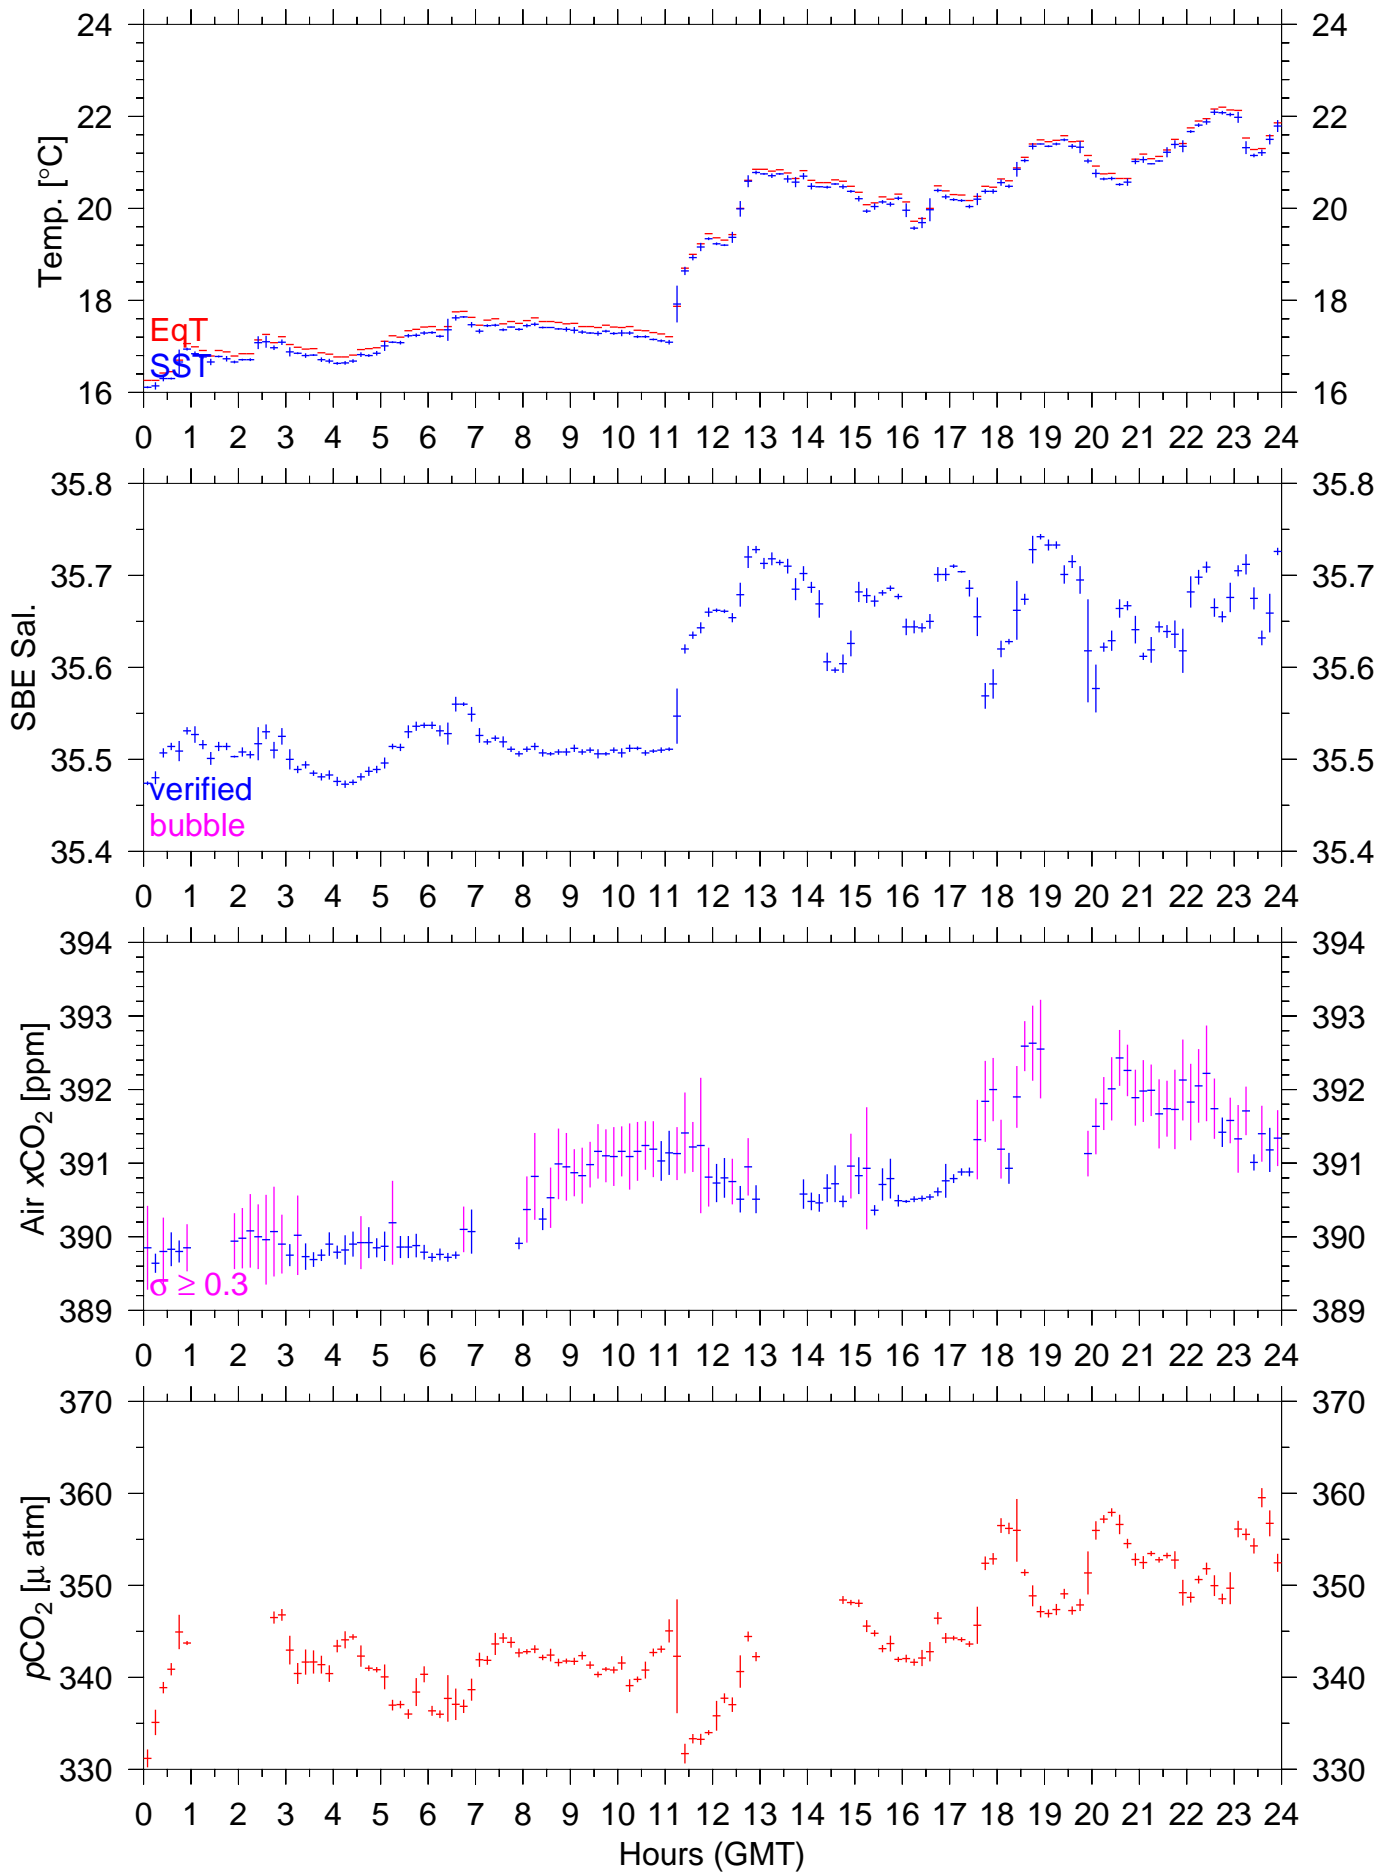

TF5-62N : November 21, 2012 : 10min. mean

TF5-62N : November 22, 2012 : 10min. mean

TF5-62N : November 23, 2012 : 10min. mean

TF5-62N : November 24, 2012 : 10min. mean

TF5-62N : November 25, 2012 : 10min. mean

TF5-62N : November 26, 2012 : 10min. mean

TF5-62N : November 27, 2012 : 10min. mean

TF5-62N : November 28, 2012 : 10min. mean

TF5-62N : November 29, 2012 : 10min. mean

TF5-62N : November 30, 2012 : 10min. mean

TF5-62N : December 01, 2012 : 10min. mean

TF5-62N : December 02, 2012 : 10min. mean