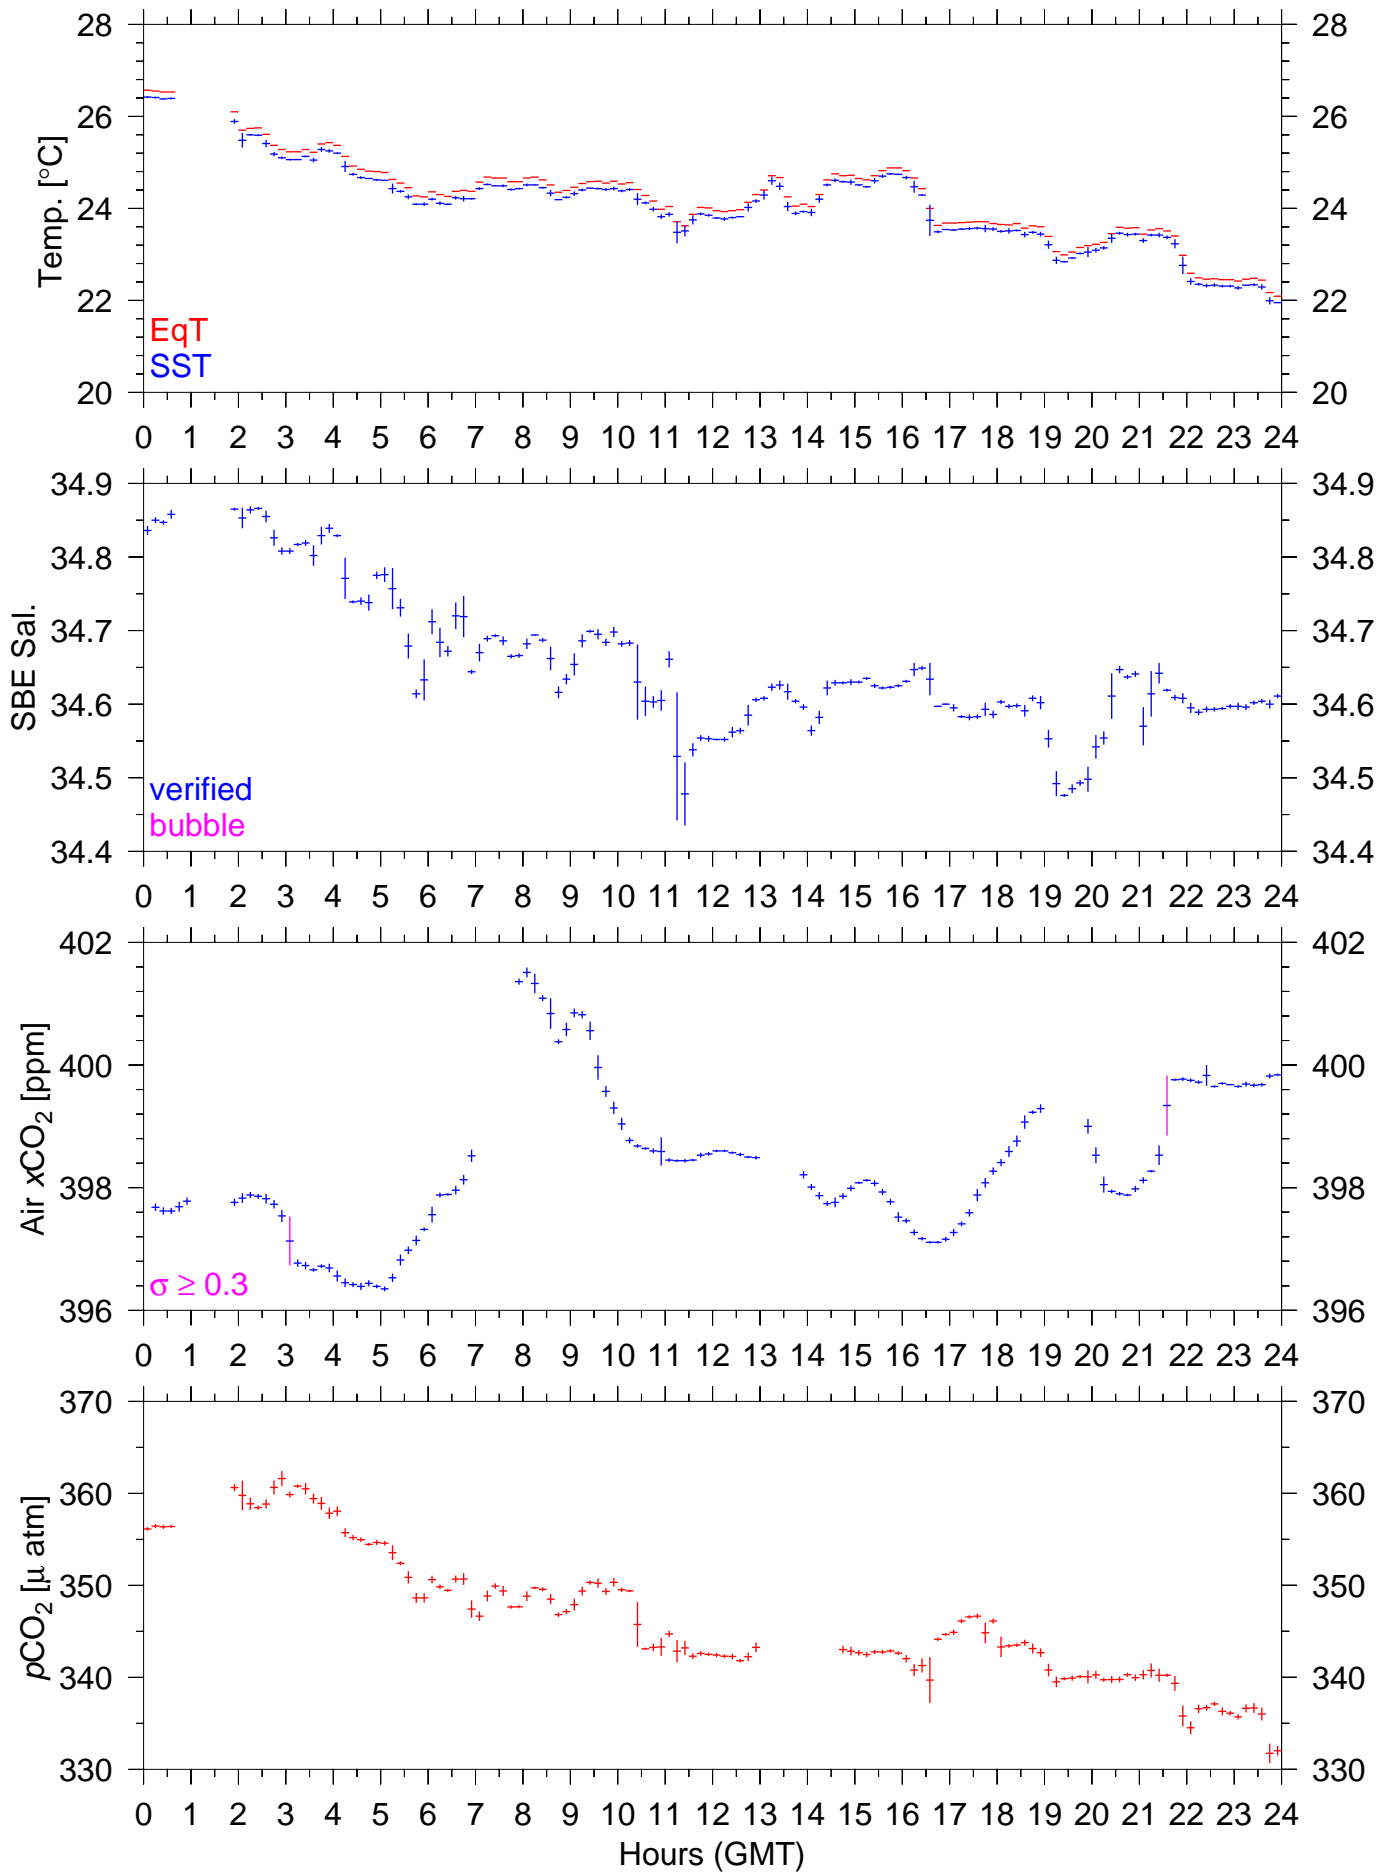

TF5-62N : November 21, 2012 : 10min. mean

TF5-62N : November 22, 2012 : 10min. mean

TF5-62N : November 23, 2012 : 10min. mean

TF5-62N : November 24, 2012 : 10min. mean

TF5-62N : November 25, 2012 : 10min. mean

TF5-62N : November 26, 2012 : 10min. mean

TF5-62N : November 27, 2012 : 10min. mean

TF5-62N : November 28, 2012 : 10min. mean

TF5-62N : November 29, 2012 : 10min. mean

TF5-62N : November 30, 2012 : 10min. mean

TF5-62N : December 01, 2012 : 10min. mean

TF5-62N : December 02, 2012 : 10min. mean