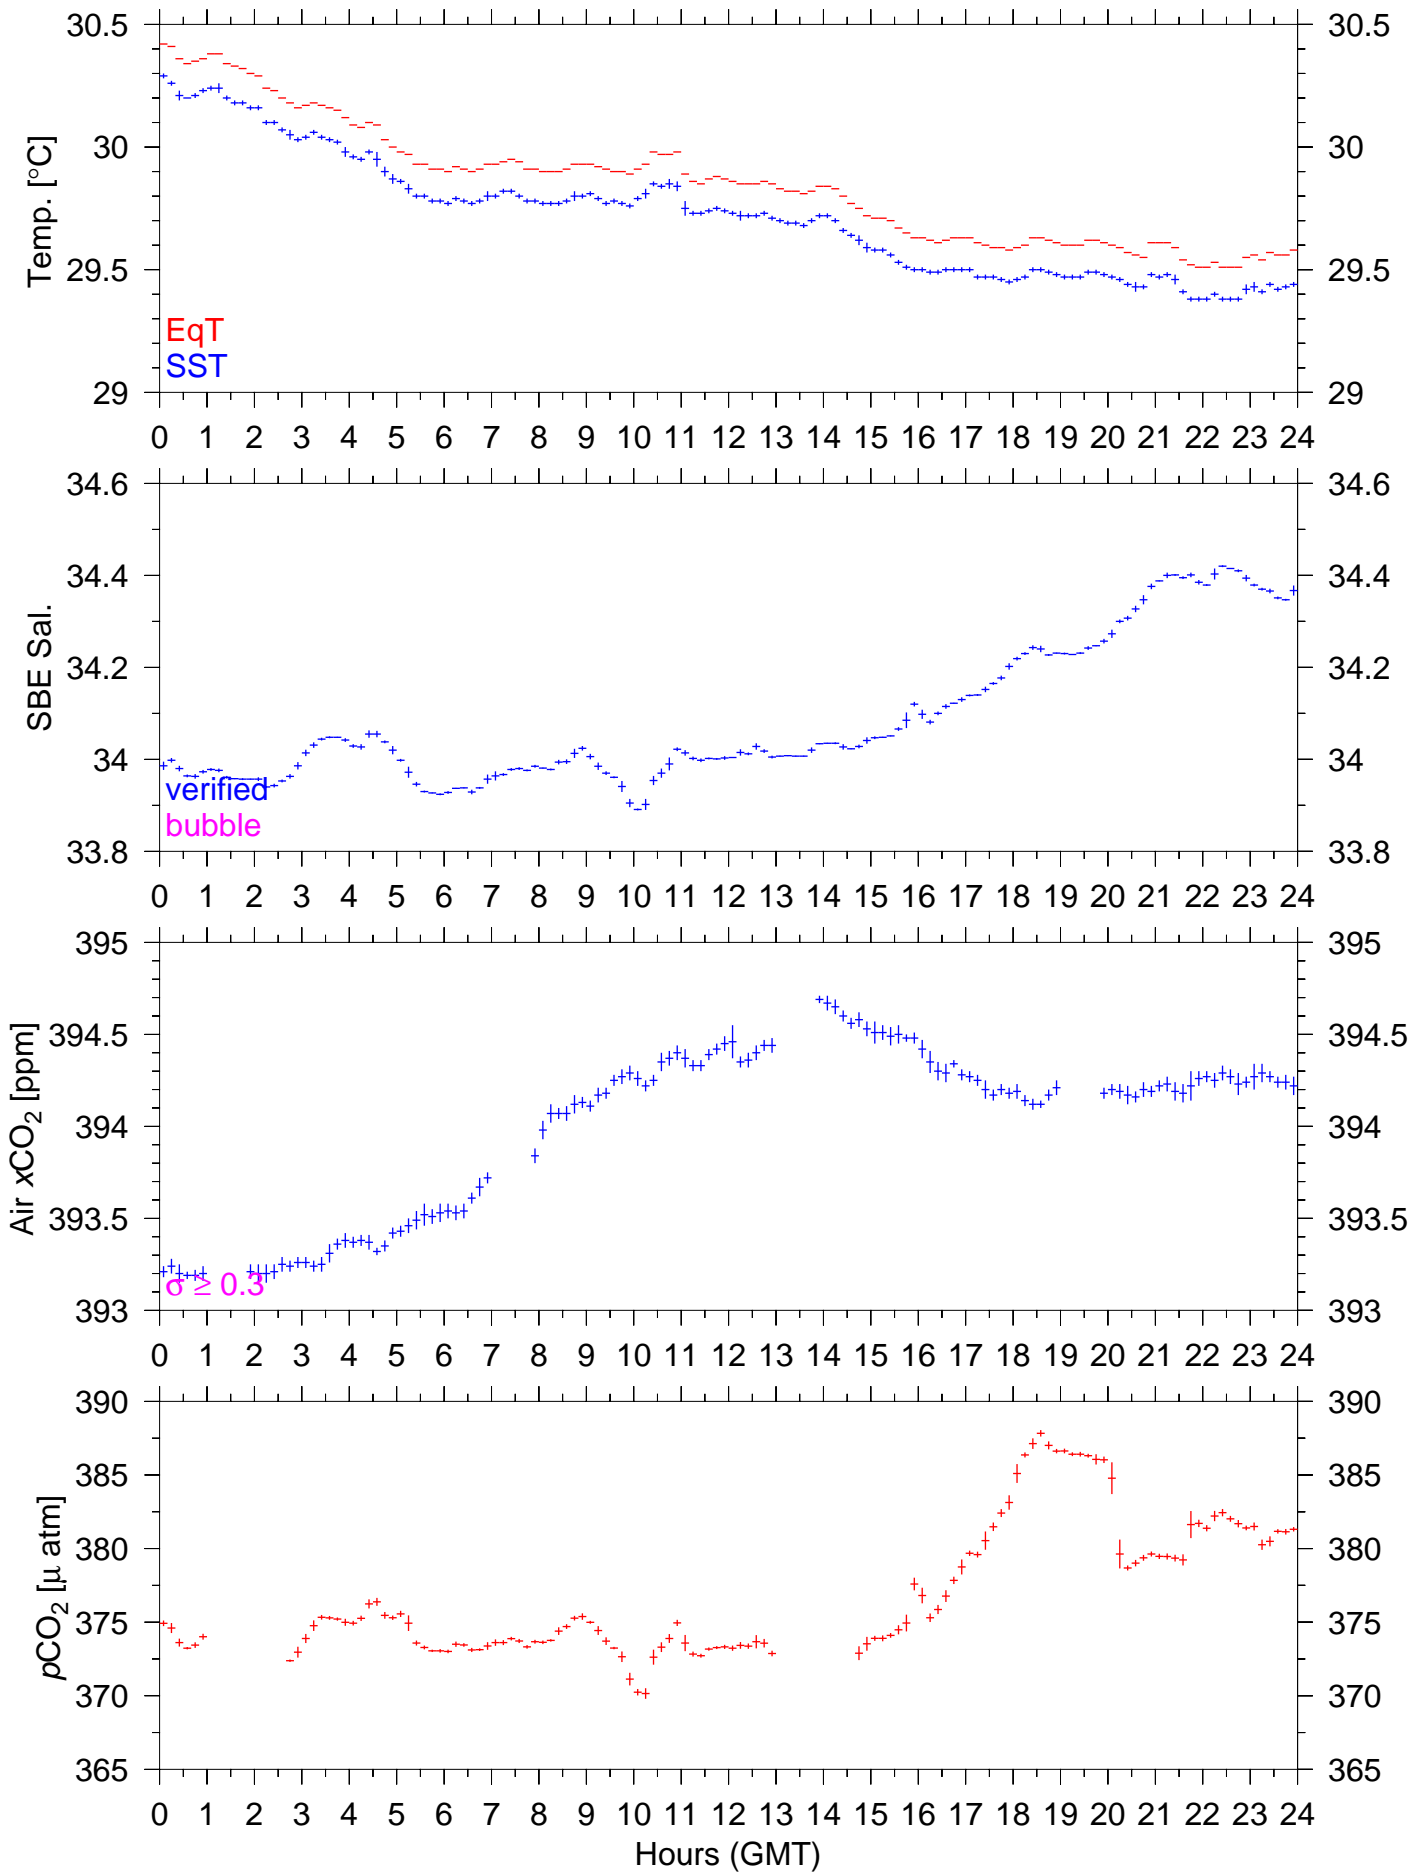

TF5-62N : November 21, 2012 : 10min. mean

TF5-62N : November 22, 2012 : 10min. mean

TF5-62N : November 23, 2012 : 10min. mean

TF5-62N : November 24, 2012 : 10min. mean

TF5-62N : November 25, 2012 : 10min. mean

TF5-62N : November 26, 2012 : 10min. mean

TF5-62N : November 27, 2012 : 10min. mean

TF5-62N : November 28, 2012 : 10min. mean

TF5-62N : November 29, 2012 : 10min. mean

TF5-62N : November 30, 2012 : 10min. mean

TF5-62N : December 01, 2012 : 10min. mean

TF5-62N : December 02, 2012 : 10min. mean