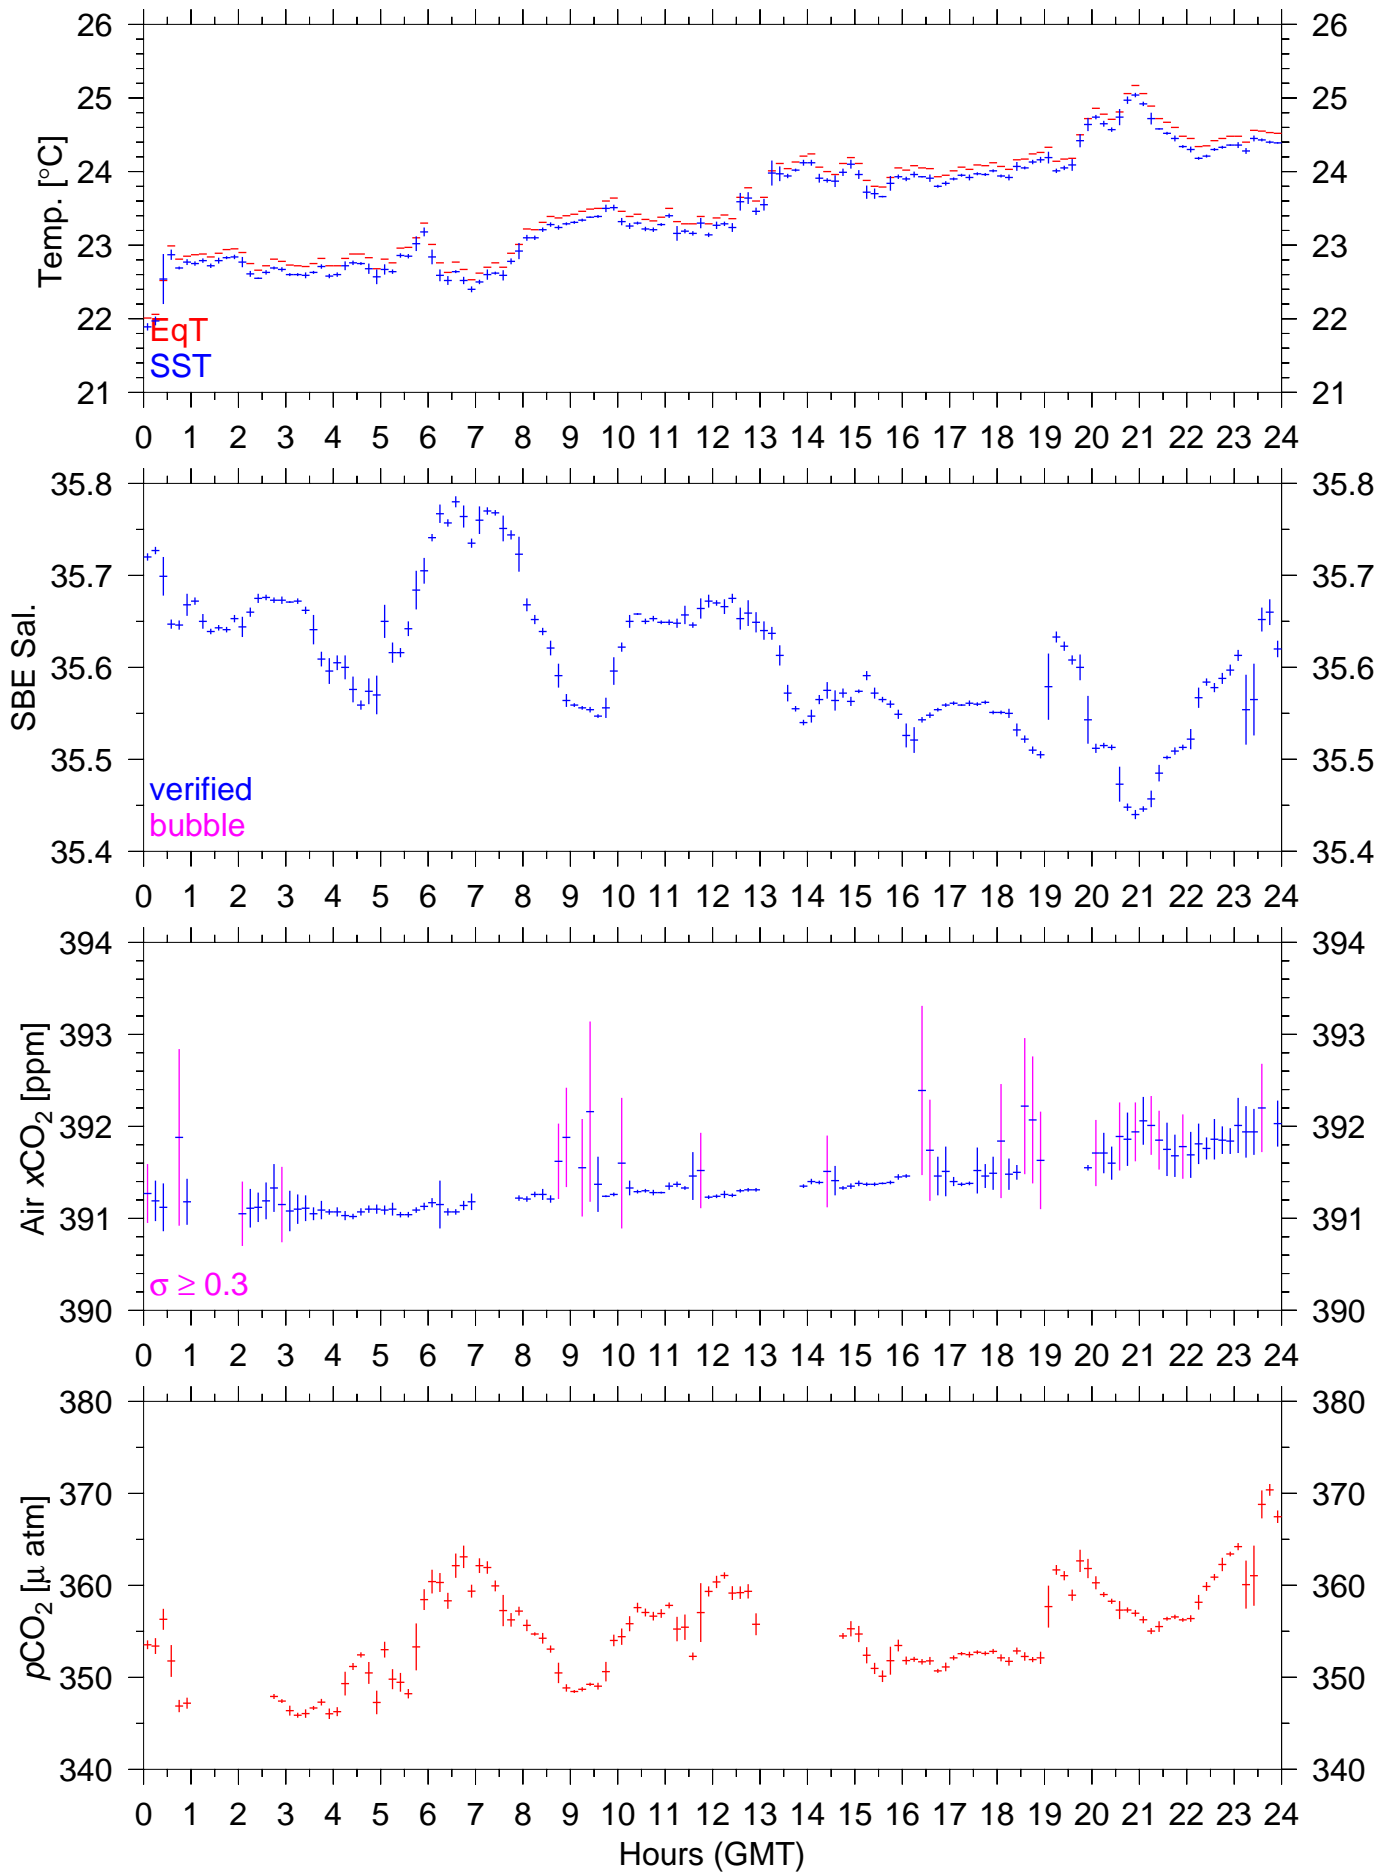

TF5-62N : November 21, 2012 : 10min. mean

TF5-62N : November 22, 2012 : 10min. mean

TF5-62N : November 23, 2012 : 10min. mean

TF5-62N : November 24, 2012 : 10min. mean

TF5-62N : November 25, 2012 : 10min. mean

TF5-62N : November 26, 2012 : 10min. mean

TF5-62N : November 27, 2012 : 10min. mean

TF5-62N : November 28, 2012 : 10min. mean

TF5-62N : November 29, 2012 : 10min. mean

TF5-62N : November 30, 2012 : 10min. mean

TF5-62N : December 01, 2012 : 10min. mean

TF5-62N : December 02, 2012 : 10min. mean